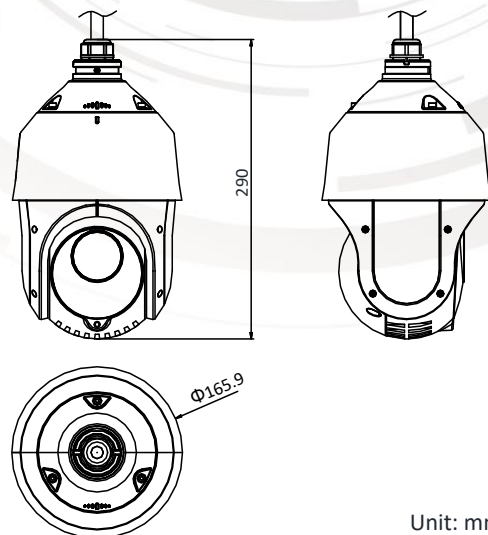

## HWP-N4225IH-DE (B) 2 MP 25× IR Network Speed Dome

### Key Features

- 1/2.8" progressive scan CMOS
- Up to 1920 × 1080@30fps resolution
- Min. illumination:  
Color: 0.005 Lux @(F1.6, AGC ON)  
B/W: 0.001 Lux @(F1.6, AGC ON)  
0 Lux with IR
- Up to 100 m IR distance
- 25× optical zoom, 16× digital zoom
- 120 dB WDR, 3D DNR, HLC, BLC, Smart IR
- 12 VDC & PoE (802.3at, class4)
- Support H.265+/H.265 video compression
- Up to 24 programmable privacy masks
- Support ROI

### Dimensions

Unit: mm