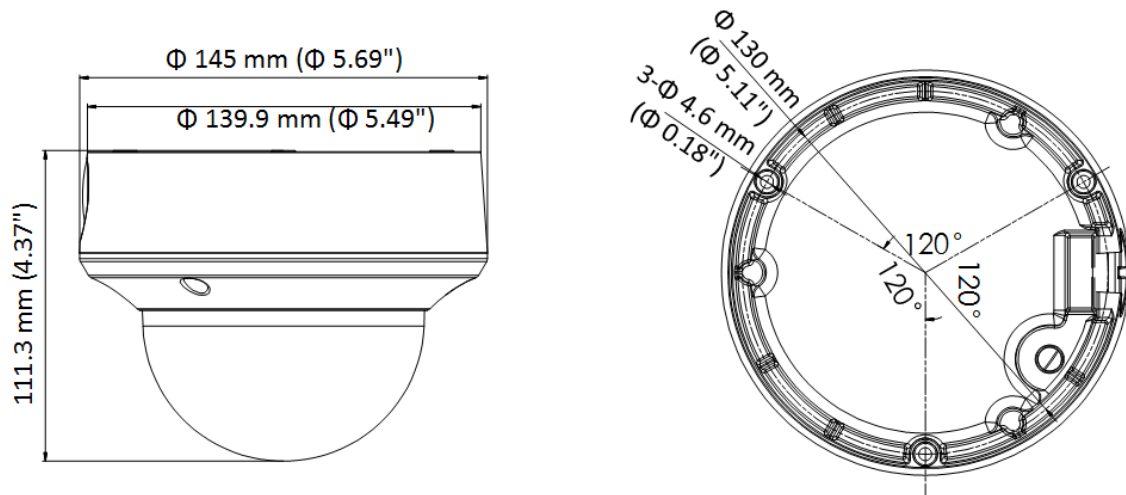

DS-2CE5AD8T-VPIT3ZE 2 MP Ultra-Low Light POC Camera

- 2 MP high performance dome camera
- Strong night performance, capturing images in ultra-low light down to 0.003 lux
- Clear imaging even against strong back lighting due to 130 dB true WDR technology
- 3D DNR technology delivers clean and sharp images
- Lens focuses automatically when zooming in or out
- EXIR 2.0: advanced infrared technology with 60 m IR distance
- Water and dust resistant (IP67) and vandal proof (IK10)
- Transmits both HD video and power over the same coaxial cable

▪ Specification

Camera	
Image Sensor	2 MP CMOS
Max. Resolution	1920 (H) × 1080 (V)
Min. Illumination	0.003 Lux @ (F1.87, AGC ON), 0 Lux with IR
Shutter Time	PAL: 1/25 s to 1/50, 000 s NTSC: 1/30 s to 1/50, 000 s
Day & Night	IR cut filter
Angle Adjustment	Pan: 0° to 360°; Tilt: 0° to 75°; Rotate: 0° to 360°
Signal System	PAL/NTSC
Lens	
Lens Type	2.7 mm to 13.5 mm motorized, auto focus
Focal Length & FOV	103° to 32.1°
Lens Mount	Φ14
Image	
Image Parameters Switch	STD/HIGH-SAT
Image Settings	Brightness, Sharpness, Mirror, Smart IR
Frame Rate	PAL: 1080p@25fps NTSC: 1080p@30fps
Day/Night Mode	Auto/Color/BW (Black and White)
Image Enhancement	BLC, HLC
White Balance	Auto/Manual
AGC	Support
Interface	
Video Output	1 HD analog output
General	
Material	Metal
Dimension	Φ 145 mm × 111.3 mm (Φ 5.69" × 4.37")
Weight	Approx. 890 g (1.96 lb.)
Operating Condition	-40 °C to 60 °C (-40 °F to 140 °F), humidity: 90% or less (non-condensation)
Communication	HIKVISION-C
Language	English
Power Supply	12 VDC ±25%, PoC.af
Consumption	Max. 7 W
IR Range	Up to 60 m
Approval	
Protection	IP67, IK10

▪ Available Model

DS-2CE5AD8T-VPIT3ZE(2.7-13.5mm)

▪ Dimension

▪ **Accessory**

▪ **Optional**

DS-1275ZJ-SUS(Grey)#UK	DS-1276ZJ-SUS Corner Mount	DS-1275ZJ-SUS Vertical Pole Mount	DS-1281ZJ-DM45	DS-1273ZJ-140-DM 45
				
<p>DS-1280ZJ-DM45 Junction Box</p>	<p>DS-1271ZJ-140-DM 45</p>			
				