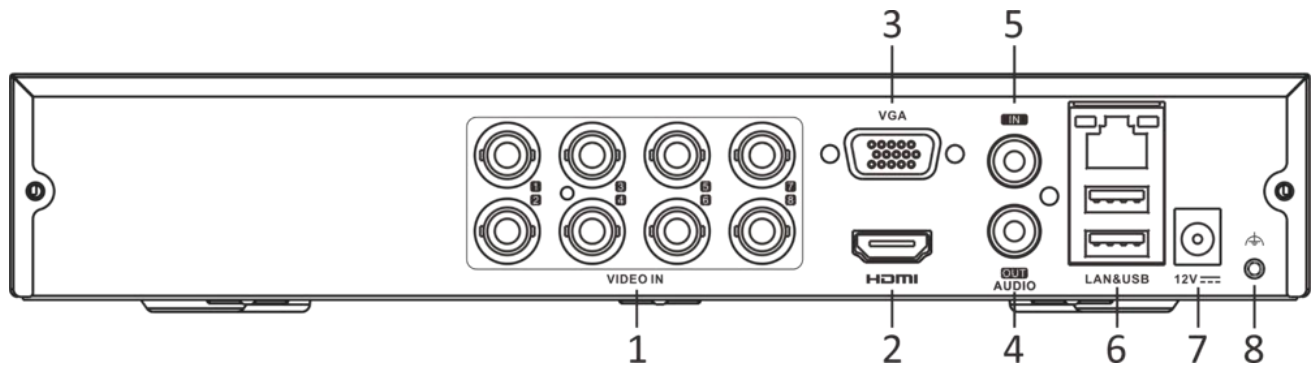

Physical Interface

No.	Description	No.	Description
1	Video and coaxial audio in	5	AUDIO IN, RCA connector
2	HDMI interface	6	LAN network interface and USB interface
3	VGA interface	7	12 VDC power input
4	AUDIO OUT, RCA connector	8	GND

Available Model

iDS-7208HUHI-M1/E

Headquarters

No.555 Qianmo Road, Binjiang District,
Hangzhou 310051, China
T +86-571-8807-5998
www.hikvision.com

Follow us on social media to get the latest product and solution information.