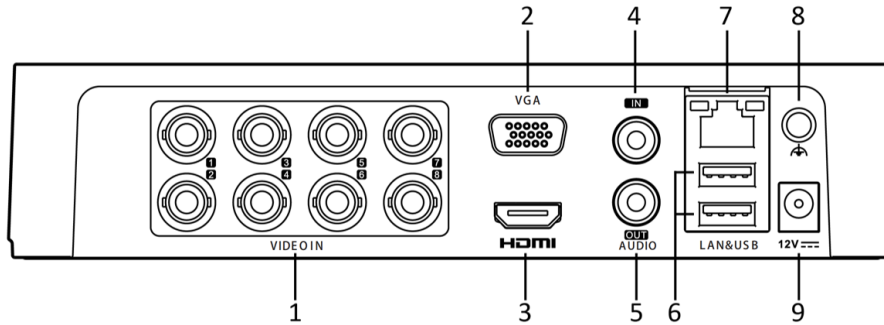

Physical Interface

*: The rear panel of DS-7104HUHI-K1 provides 4 video input interfaces.

Index	Description	Index	Description
1	VIDEO IN	6	USB Interface
2	VGA Interface	7	LAN Network Interface
3	HDMI Interface	8	GND
4	AUDIO IN	9	12 VDC Power Input
5	AUDIO OUT