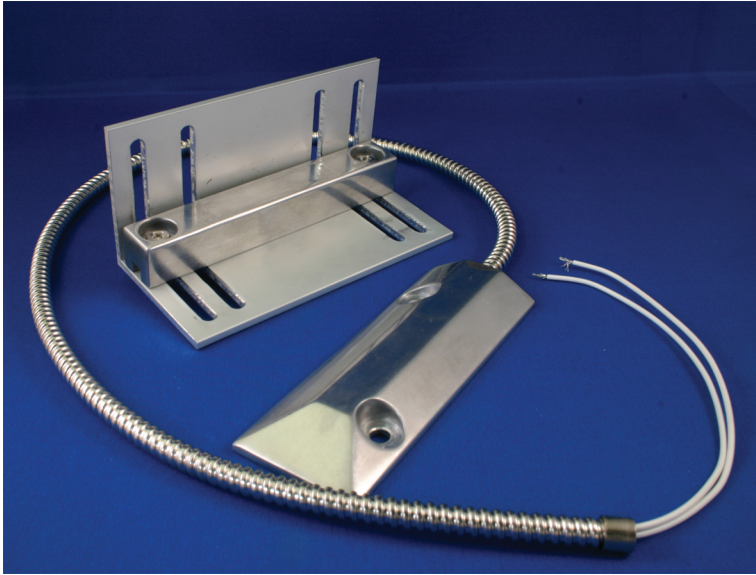

PS-2023/2022 Industrial Overhead Door Contact

Specifications:

Connection: 27" 22 guage wire enclosed Armoured Cable

Output: 2023 - Form A / Normally Closed w / Magnet Present
2022 - Form C / Dual Output (Form A / B - N/C \ N/O)

Contact Rating: 2023 - 28VDC - 500mA - 10W
2022 - 28VDC - 500mA - 3W

Operating Temperature: 32° F - 120° F (0° C - 49° C)

Gap: 3 in (76.2mm) Max

Reed Switch Hermetically Sealed in Heavy Duty Shock Resistant Aluminum "Flat Plate" Housing