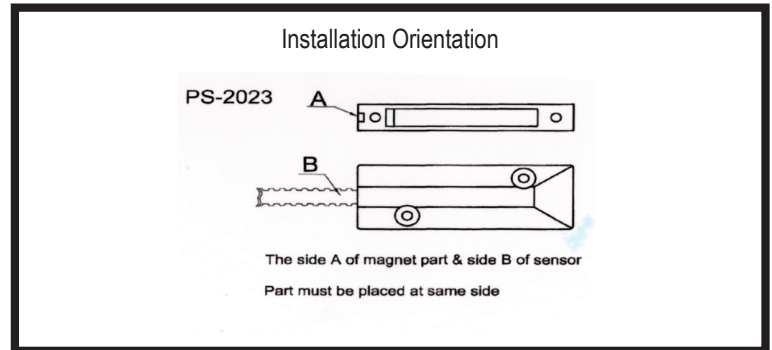

4700 Aircenter Circle
Reno, NV 89502 USA
Phone: 775-827-8000
Fax: 775-827-8044
E-mail: info@aleph-usa.com