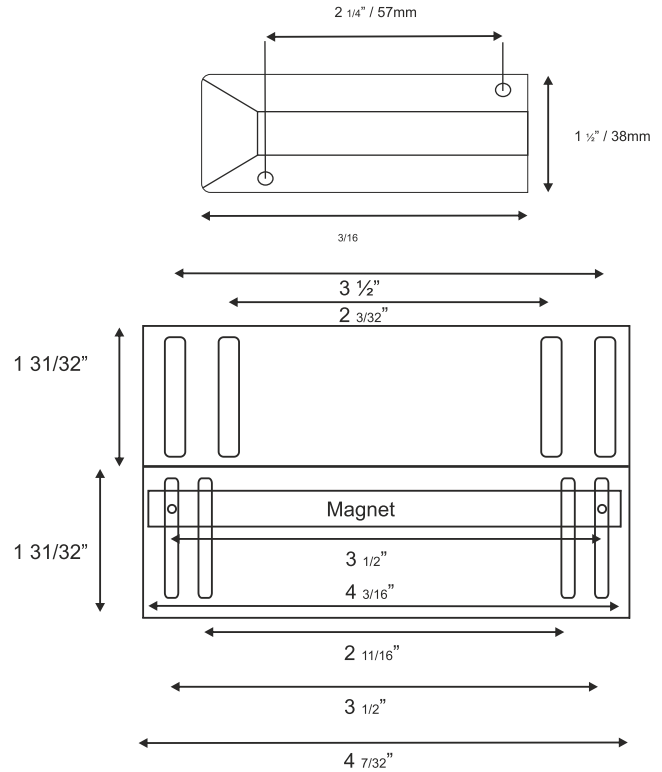

PS-2023/2022 Industrial Overhead Door Contact

Specifications:

Connection: 27" 22 guage wire enclosed Armoured Cable

Output: 2023 - Form A / Normally Closed w / Magnet Present
2022 - Form C / Dual Output (Form A / B - N/C \ N/O)

Contact Rating: 2023 - 28VDC - 500mA - 10W
2022 - 28VDC - 500mA - 3W

Operating Temperature: 32° F - 120° F (0° C - 49° C)

Gap: 3 in (76.2mm) Max

Reed Switch Hermetically Sealed in Heavy Duty Shock Resistant Aluminum "Flat Plate" Housing