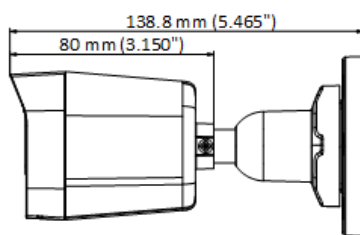

▪ Specification

Camera	
Image Sensor	3K CMOS
Max. Resolution	2960 (H) × 1665 (V)
Min. Illumination	0.01 Lux @ (F1.6, AGC ON), 0 Lux with IR
Shutter Time	PAL: 1/25 s to 1/50, 000 s; NTSC: 1/30 s to 1/50, 000 s
Day & Night	ICR
Angle Adjustment	Pan: 0 to 360°, Tilt: 0 to 180°, Rotation: 0 to 360°
Signal System	PAL/NTSC
Lens	
Lens Type	2.8 mm and 3.6 mm fixed focal lens
Focal Length & FOV	2.8 mm, horizontal FOV: 104.9°, vertical FOV: 67.3°, diagonal FOV: 129.8° 3.6 mm, horizontal FOV: 81.3°, vertical FOV: 50.7°, diagonal FOV: 102.4°
Lens Mount	M12
Illuminator	
Supplement Light Type	White Light, IR
Supplement Light Range	IR : Up to 25 m White Light : Up to 20 m
Image	
Image Settings	Brightness, Sharpness, Smart IR
Frame Rate	TVI: 3K@20 fps, 4 MP@25 fps/30 fps, 1080p@25 fps/30 fps AHD: 5 MP@20 fps, 4 MP@25 fps/30 fps CVI: 4 MP@25 fps/30 fps CVBS: PAL/NTSC
Day/Night Mode	Auto/Color/BW (Black and White)
Wide Dynamic Range (WDR)	Digital WDR
Image Enhancement	DWDR/BLC/HLC/Global
White Balance	Auto/Manual
AGC	Yes
Interface	
Video Output	Switchable TVI/AHD/CVI/CVBS
General	
Material	Plastic
Dimension	138.8 mm × Ø70 mm (5.47" × Ø2.76")
Weight	Approx. 160 g (0.35 lb.)
Operating Condition	-40 °C to 60 °C (-40 °F to 140 °F), humidity: 90% or less (non-condensation)
Communication	HIKVISION-C
Language	English
Power Supply	12 VDC ± 25% *You are recommended to use one power adapter to supply the power for one camera.
Consumption	Max. 2.9 W
Approval	
Protection	IP67

▪ **Available Model**

DS-2CE16K0T-LPFS(2.8mm)

DS-2CE16K0T-LPFS(3.6mm)

▪ **Dimension**

▪ **Accessory**

▪ **Optional**

Headquarters

No.555 Qianmo Road, Binjiang District,
Hangzhou 310051, China
T +86-571-8807-5998
www.hikvision.com