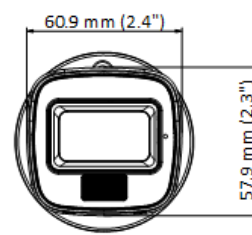

▪ Specification

Camera	
Image Sensor	3K CMOS
Max. Resolution	2960 (H) × 1665 (V)
Min. Illumination	0.01 Lux @ (F1.6, AGC ON), 0 Lux with IR
Shutter Time	PAL: 1/25 s to 1/50, 000 s; NTSC: 1/30 s to 1/50, 000 s
Day & Night	ICR
Angle Adjustment	Pan: 0 to 360°, Tilt: 0 to 180°, Rotation: 0 to 360°
Signal System	PAL/NTSC
Lens	
Lens Type	2.8 mm and 3.6 mm fixed focal lens
Focal Length & FOV	2.8 mm, horizontal FOV: 104.9°, vertical FOV: 67.3°, diagonal FOV: 129.8° 3.6 mm, horizontal FOV: 81.3°, vertical FOV: 50.7°, diagonal FOV: 102.4°
Lens Mount	M12
Illuminator	
Supplement Light Type	White Light, IR
Supplement Light Range	IR : Up to 25 m White Light : Up to 20 m
Image	
Image Settings	Brightness, Sharpness, Smart IR
Frame Rate	TVI: 3K@20 fps, 4 MP@25 fps/30 fps, 1080p@25 fps/30 fps AHD: 5 MP@20 fps, 4 MP@25 fps/30 fps CVI: 4 MP@25 fps/30 fps CVBS: PAL/NTSC
Day/Night Mode	Auto/Color/BW (Black and White)
Wide Dynamic Range (WDR)	Digital WDR
Image Enhancement	DWDR/BLC/HLC/Global
White Balance	Auto/Manual
AGC	Yes
Interface	
Video Output	Switchable TVI/AHD/CVI/CVBS
General	
Material	Plastic
Dimension	138.8 mm × Ø70 mm (5.47" × Ø2.76")
Weight	Approx. 160 g (0.35 lb.)
Operating Condition	-40 °C to 60 °C (-40 °F to 140 °F), humidity: 90% or less (non-condensation)
Communication	HIKVISION-C
Language	English
Power Supply	12 VDC ± 25% *You are recommended to use one power adapter to supply the power for one camera.
Consumption	Max. 2.9 W
Approval	
Protection	IP67

▪ **Available Model**

DS-2CE16K0T-LPFS(2.8mm)

DS-2CE16K0T-LPFS(3.6mm)

▪ **Dimension**

▪ **Accessory**

▪ **Optional**

Headquarters

No.555 Qianmo Road, Binjiang District,
Hangzhou 310051, China
T +86-571-8807-5998
www.hikvision.com