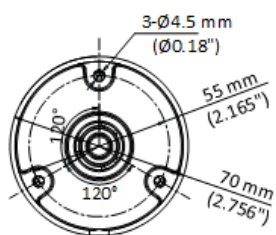

▪ Specification

Camera	
Image Sensor	3K CMOS
Max. Resolution	2960 (H) × 1665 (V)
Min. Illumination	0.01 Lux @ (F1.6, AGC ON), 0 Lux with IR
Shutter Time	PAL: 1/25 s to 1/50, 000 s; NTSC: 1/30 s to 1/50, 000 s
Day & Night	ICR
Angle Adjustment	Pan: 0 to 360°, Tilt: 0 to 180°, Rotation: 0 to 360°
Signal System	PAL/NTSC
Lens	
Lens Type	2.8 mm and 3.6 mm fixed focal lens
Focal Length & FOV	2.8 mm, horizontal FOV: 104.9°, vertical FOV: 67.3°, diagonal FOV: 129.8° 3.6 mm, horizontal FOV: 81.3°, vertical FOV: 50.7°, diagonal FOV: 102.4°
Lens Mount	M12
Illuminator	
Supplement Light Type	White Light, IR
Supplement Light Range	IR : Up to 25 m White Light : Up to 20 m
Image	
Image Settings	Brightness, Sharpness, Smart IR
Frame Rate	TVI: 3K@20 fps, 4 MP@25 fps/30 fps, 1080p@25 fps/30 fps AHD: 5 MP@20 fps, 4 MP@25 fps/30 fps CVI: 4 MP@25 fps/30 fps CVBS: PAL/NTSC
Day/Night Mode	Auto/Color/BW (Black and White)
Wide Dynamic Range (WDR)	Digital WDR
Image Enhancement	DWDR/BLC/HLC/Global
White Balance	Auto/Manual
AGC	Yes
Interface	
Video Output	Switchable TVI/AHD/CVI/CVBS
General	
Material	Plastic
Dimension	138.8 mm × Ø70 mm (5.47" × Ø2.76")
Weight	Approx. 160 g (0.35 lb.)
Operating Condition	-40 °C to 60 °C (-40 °F to 140 °F), humidity: 90% or less (non-condensation)
Communication	HIKVISION-C
Language	English
Power Supply	12 VDC ± 25% *You are recommended to use one power adapter to supply the power for one camera.
Consumption	Max. 2.9 W
Approval	
Protection	IP67

▪ **Available Model**

DS-2CE16K0T-LPFS(2.8mm)

DS-2CE16K0T-LPFS(3.6mm)

▪ **Dimension**

▪ **Accessory**

▪ **Optional**

Headquarters

No.555 Qianmo Road, Binjiang District,
Hangzhou 310051, China
T +86-571-8807-5998
www.hikvision.com