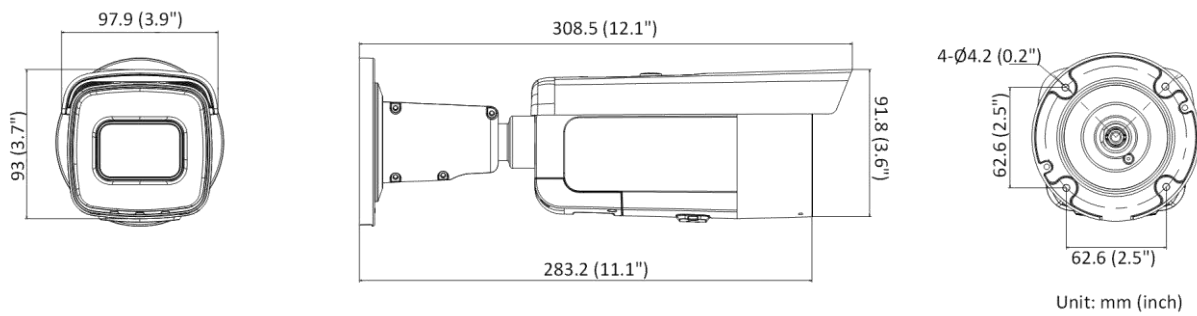

Dimension

Unit: mm (inch)

Accessory

Optional

DS-1276ZJ-SUS Corner Mount	DS-1275ZJ-S-SUS Vertical Pole Mount	DS-1260ZJ Junction Box	DS-1280ZJ-S Junction Box

Distributed by