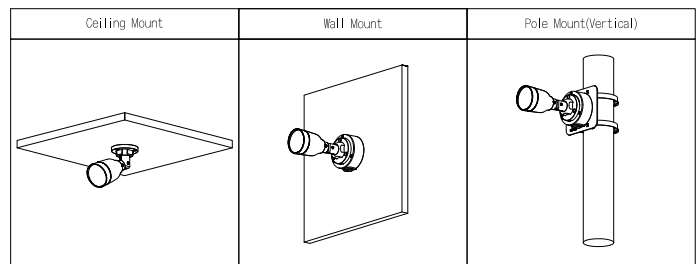

Environment

Operating Temperature	-40 °C to +60 °C (-40 °F to 140 °F)
Operating Humidity	≤ 95%
Storage Temperature	-40 °C to +60 °C (-40 °F to 140 °F)
Protection	IP67

Structure

Casing	Metal + plastic
Product Dimensions	162.6 mm × 70 mm × 70 mm (6.40" × 2.76" × 2.76") (L × W × H)
Net Weight	0.22 kg (0.49 lb)
Gross Weight	0.34 kg (0.75 lb)

Ordering Information

Type	Model	Description
2 MP Camera	DH-IPC-HFW1239S1-LED-S5	2 MP Entry Full-color Fixed-focal Bullet Network Camera
Accessories (Optional)	PFA134	Junction Mount Bracket
	PFA134+PFA152-E	Pole Mount Bracket
	PFM321D	12 VDC 1A Power Adapter
	LR1002-1ET/1EC	Single-port Long Reach Ethernet over Coax Extender
	PFM900-E	Integrated Mount Tester

Accessories

Optional :

LR1002-1ET/1EC
Single-port Long
Reach Ethernet over
Coax Extender