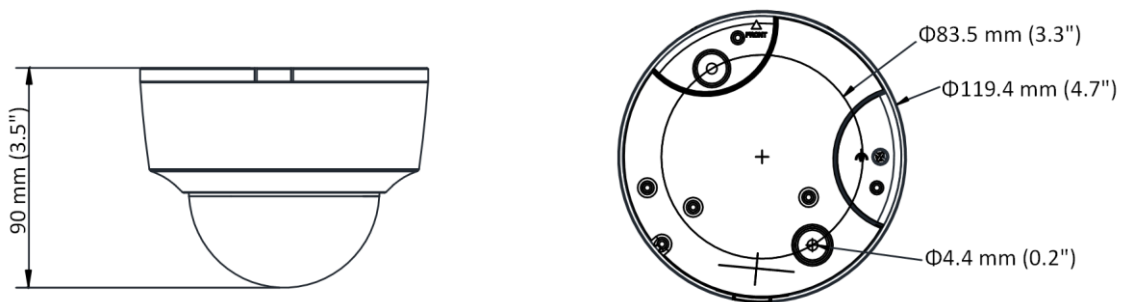

Level	Description
Top-level protection	Hikvision products at this level are equipped for use in areas where professional anti-corrosion protection is a must. Typical application scenarios include coastlines, docks, chemical plants, and more.
Moderate protection	Hikvision products at this level are equipped for use in areas with moderate anti-corrosion demands. Typical application scenarios include coastal areas about 2 kilometers (1.24 miles) away from coastlines, as well as areas affected by acid rain.
No specific protection	Hikvision products at this level are equipped for use in areas where no specific anti-corrosion protection is needed.

Dimension

Accessory

DS-1280ZJ-DM46
Junction Box