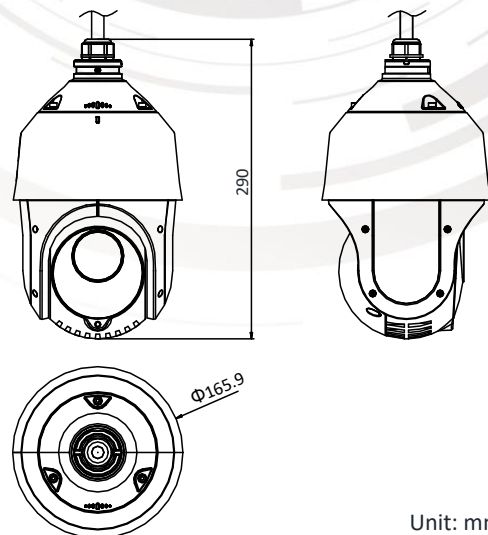

**HWP-N4215IH-DE (B)**  
**2MP 15× IR Network Speed Dome**

**Key Features**

- 1/2.8" progressive scan CMOS
- Up to 1920 × 1080@30fps resolution
- Min. illumination:  
Color: 0.005 Lux @(F1.6, AGC ON)  
B/W: 0.001 Lux @(F1.6, AGC ON)  
0 Lux with IR
- Up to 100 m IR distance
- 15× optical zoom, 16× digital zoom
- 120 dB WDR, 3D DNR, HLC, BLC, Smart IR
- 12 VDC & PoE (802.3at, class4)
- Support H.265+/H.265 video compression
- Up to 24 programmable privacy masks
- Support ROI

**Available Model**

- HWP-N4215IH-DE (B)

**Dimensions**

Unit: mm