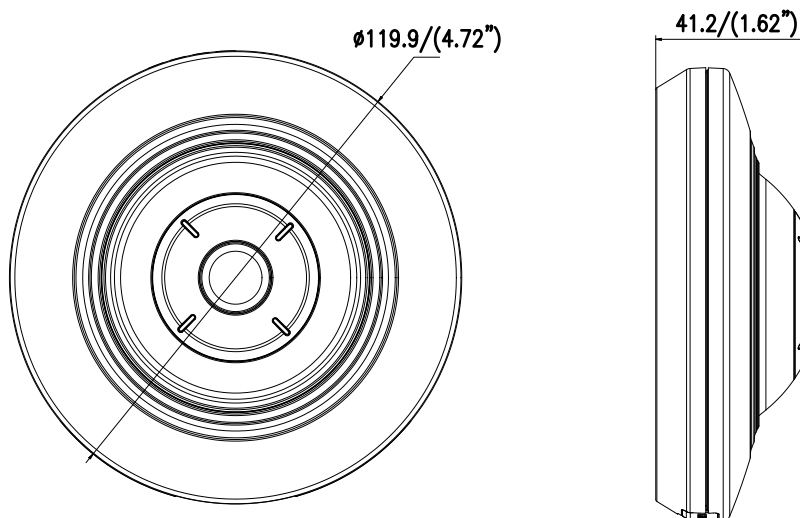

Detection	Motion detection, dynamic analysis, intrusion detection, line crossing detection
Protocols	TCP/IP, ICMP, HTTP, HTTPS, FTP, DHCP, DNS, DDNS, RTP, RTSP, RTCP, PPPoE, NTP, UPnP, SMTP, SNMP, IGMP, 802.1X, QoS, IPv6
Standard	ONVIF (PROFILE S, PROFILE G), ISAPI
General Function	One-key reset, anti-flicker, password protection, privacy mask, IP Address filtering, heartbeat, watermark
Firmware Version	V5.5.52
Interface	
Communication Interface	1 RJ45 10M/100M self-adaptive Ethernet port
Audio (-S)	1 audio input (line in), 1 audio output interface
Alarm (-S)	1 alarm input, 1 alarm output (12 VDC, max. 30 mA)
On-board Storage	Built-in microSD/SDHC/SDXC slot, up to 128 G
General	
Operating Conditions	-10 °C to +50 °C (-14 °F to +122 °F), Humidity 95% or less (non-condensing)
Power Supply	12 VDC, 0.5 A, max. 6 W PoE (802.3af, 36 V to 57 V), 0.2 A to 0.1 A, max. 7.5 W
IR Range	Up to 8 m
Dimensions	Φ 119.9 × 41.2 mm (Φ 4.72" × 1.62")
Weight	600 g (1.32 lbs.)

Available Model

DS-2CD2955FWD-I (1.05 mm), DS-2CD2955FWD-IS (1.05 mm)

Dimension

Unit: mm (inch)