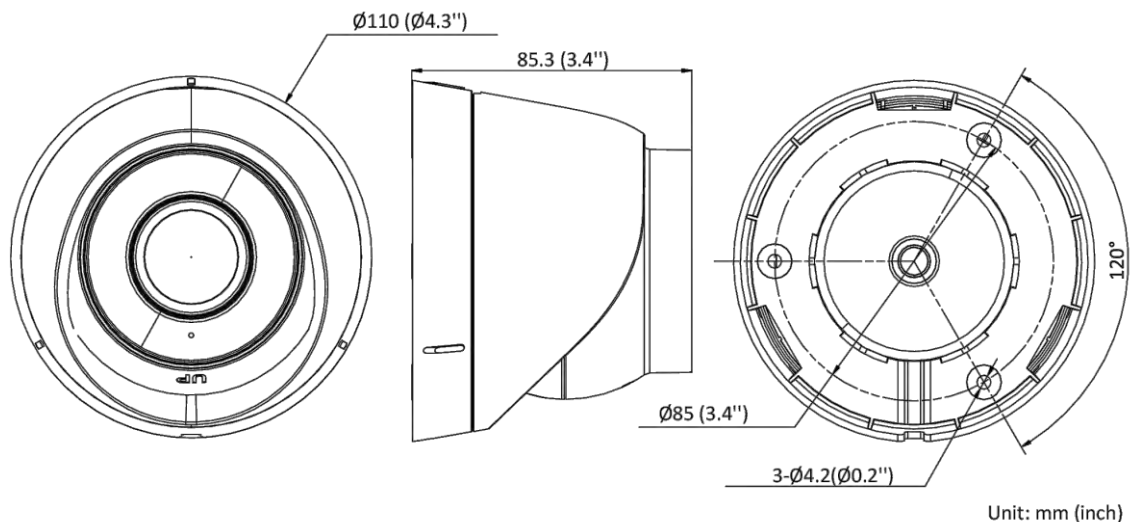

Environment	CE-RoHS (2011/65/EU); WEEE (2012/19/EU); Reach (Regulation (EC) No 1907/2006)
Protection	IP67 (IEC 60529-2013)

▪ Available Model

- DS-2CD1343G0-I (2.8/4 mm)
- DS-2CD1343G0-IUF (2.8/4 mm)

Typical Application

Hikvision products are classified into three levels according to their anti-corrosion performance. Refer to the following description to choose for your using environment.

This model has NO SPECIFIC PROTECTION.

Level	Description
Top-level protection	Hikvision products at this level are equipped for use in areas where professional anti-corrosion protection is a must. Typical application scenarios include coastlines, docks, chemical plants, and more.
Moderate protection	Hikvision products at this level are equipped for use in areas with moderate anti-corrosion demands. Typical application scenarios include coastal areas about 2 kilometers (1.24 miles) away from coastlines, as well as areas affected by acid rain.
No specific protection	Hikvision products at this level are equipped for use in areas where no specific anti-corrosion protection is needed.

▪ Dimension