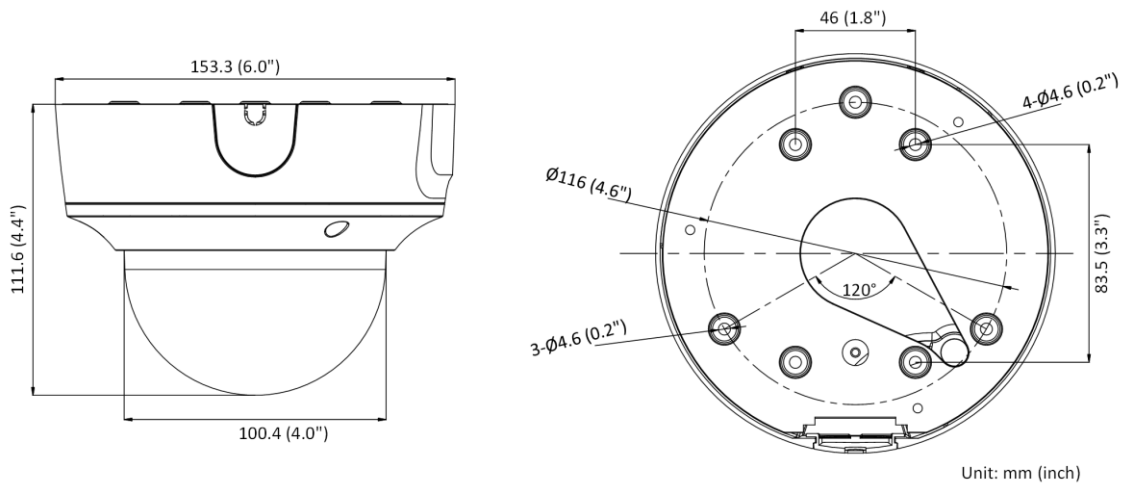

▪ **Dimension**

▪ **Accessory**

▪ **Optional**

DS-1473ZJ-155 Wall Mount	DS-1227ZJ-DM44 Pendant Mount	DS-1473ZJ-155B Wall Mount	DS-1475ZJ-SUS Vertical Pole Mount	DS-1471ZJ-155 Pendant Mount
DS-1280ZJ-DM55 Junction Box	DS-1476ZJ-SUS Corner Mount