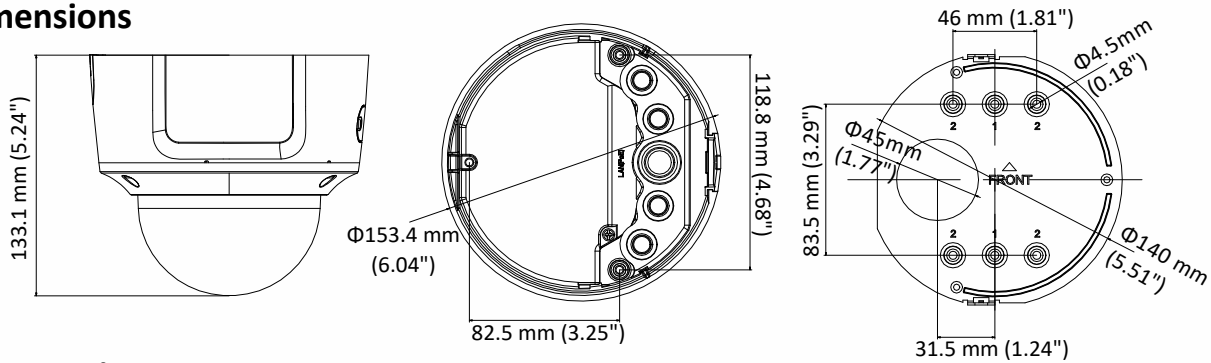

Dimensions

Accessories

DS-1473ZJ-155(Black)
Wall Mount

Distributed by