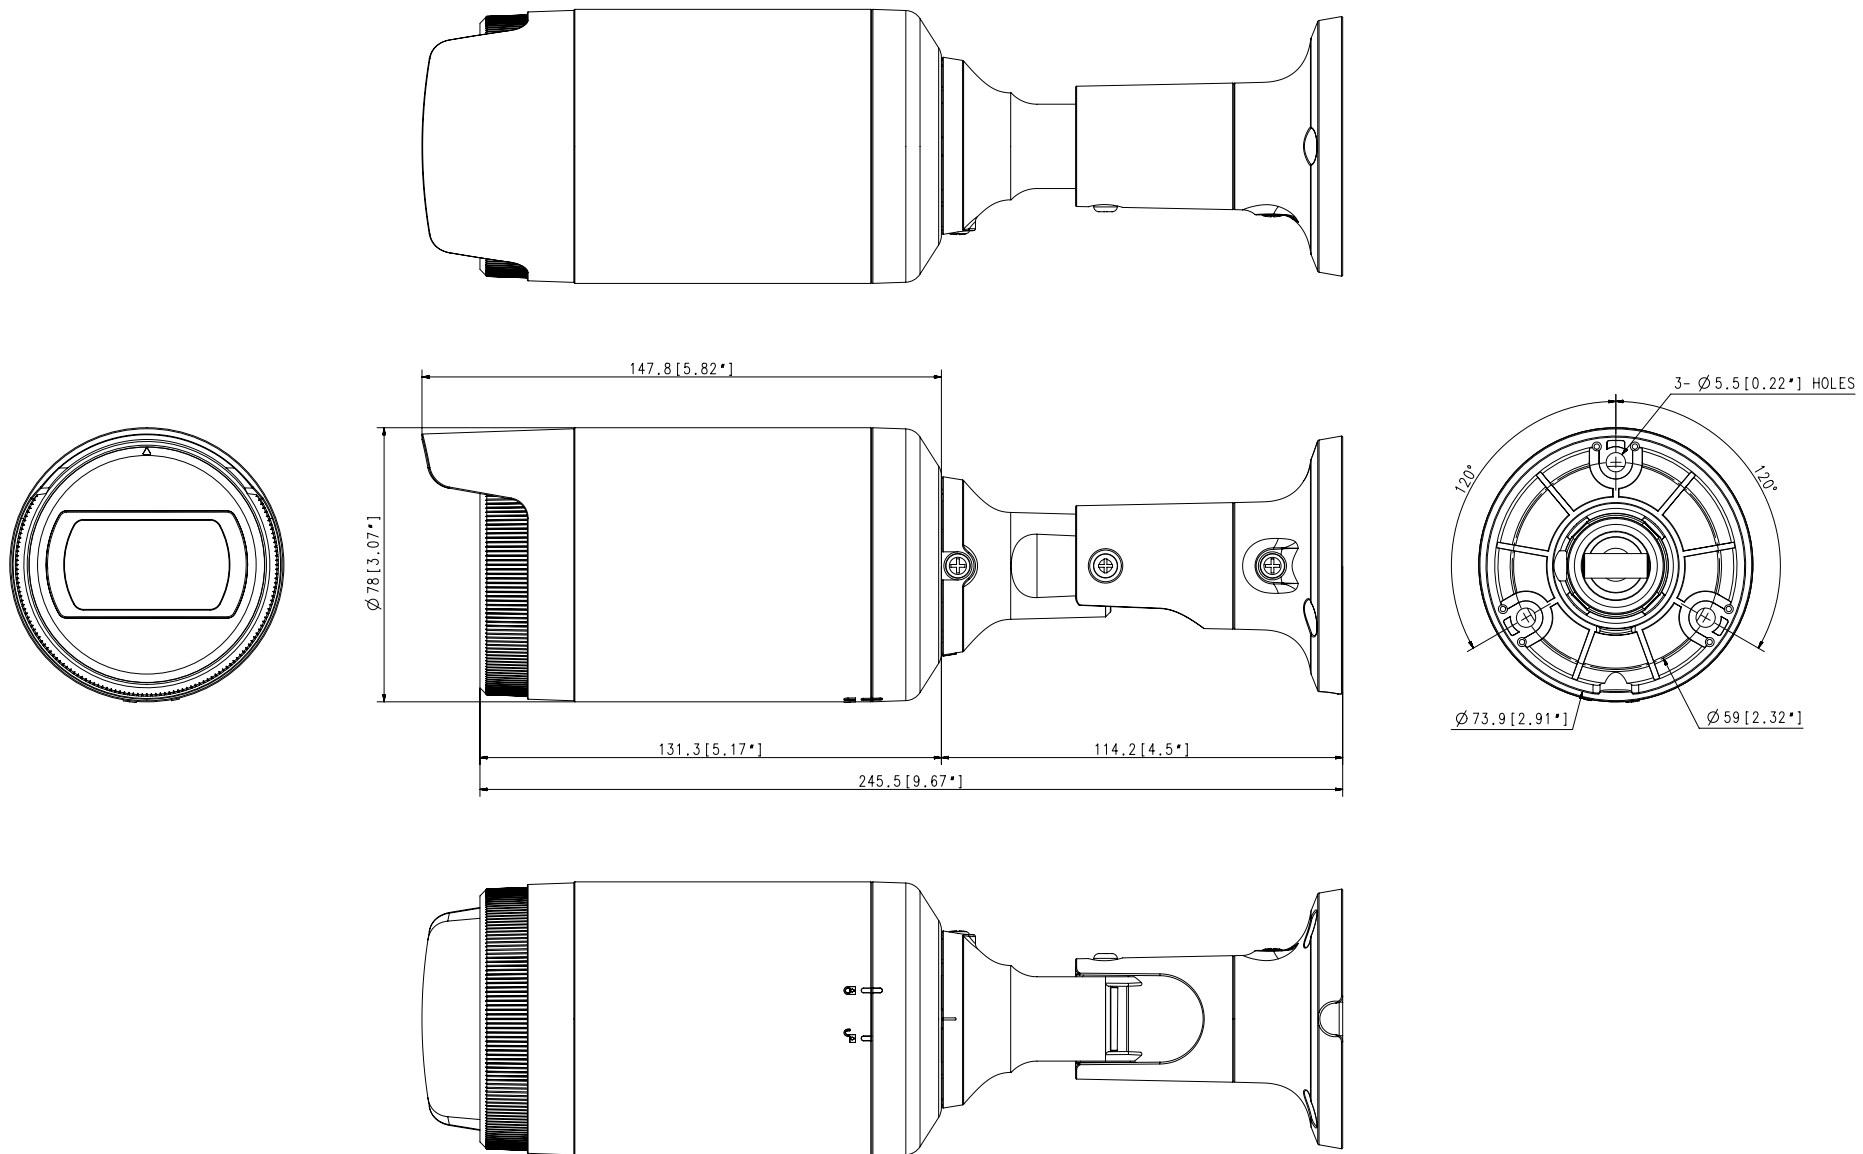

Appearance LNO-6070R
Unit : mm [inch]