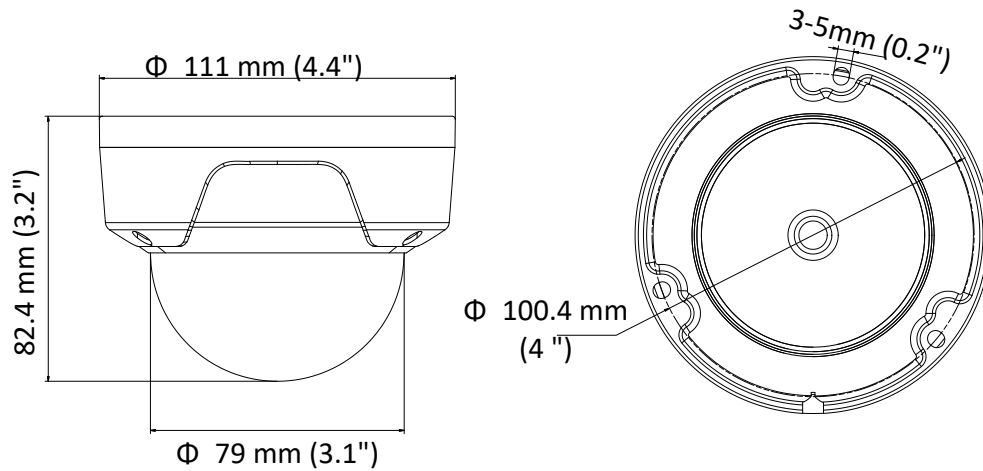

User/Host	Up to 32 users 3 levels: Administrator, Operator, and User
Client	iVMS-4200, Hik-Connect, iVMS-5200, iVMS-4500
Web Browser	IE8+, Chrome 31.0-44, Firefox 30.0-51, Safari 8.0+
Interface	
Communication Interface	1 RJ45 10M/100M self-adaptive Ethernet port
General	
Operating Conditions	-30 °C to 50 °C (-22 °F to 122 °F), humidity: 95% or less (non-condensing)
Power Supply	12 VDC ± 25%, 5.5 mm coaxial power plug PoE (802.3af, class 3)
Power Consumption and Current	12 VDC, 0.4 A, Max: 5 W PoE: (802.3af, 36 V to 57 V), 0.2 A to 0.1 A, Max: 6.5 W
Ingress Protection	IP67, IK10
Material	Without -M model: Bubble: plastic, front cover: plastic, bottom base: metal -M model: Bubble: plastic, front cover: metal, bottom base: metal
Dimensions	Camera: Ø 111 mm × 82.4 mm (Ø 4.4" × 3.2") With package: 134 mm × 134 mm × 108 mm (5.3" × 5.3" × 4.3")
Weight	Without -M model: Camera: Approx. 410 g (0.9 lb.) With package: Approx. 610 g (1.3 lb.) -M model: Camera: Approx. 453 g (1 lb.) With package: Approx. 662 g (1.5 lb.)

Available Models

HWI-D120H (2.8/4 mm), HWI-D120H-M (2.8/4 mm)

Dimension

Accessory

DS-1259ZJ
Inclined Ceiling
Mount

DS-1271ZJ-110
Pendant Mount

DS-1272ZJ-110
Wall Mount

DS-1272ZJ-110B
Wall Mount