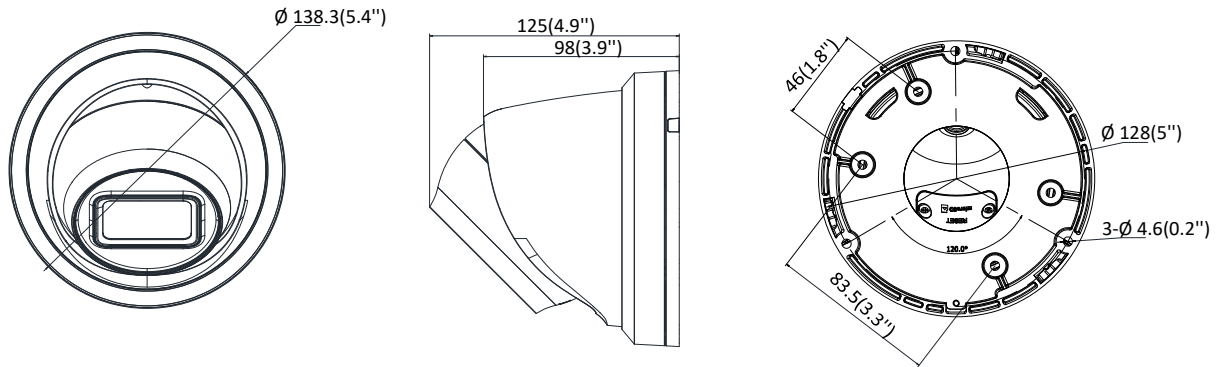

Dimensions