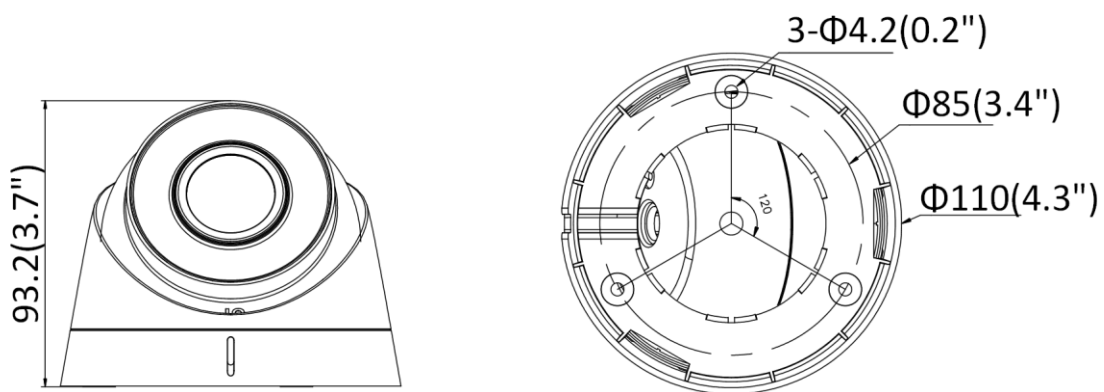

Firmware Version	5.5.83
API	ONVIF (PROFILE S), ISAPI
Simultaneous Live View	Up to 6 channels
User/Host	Up to 32 users 3 levels: Administrator, Operator, and User
Client	iVMS-4200, iVMS-4500, iVMS-5200, Hik-Connect
Web Browser	IE8+, Chrome31.0-44, Firefox30.0-51, Safari8.0-11
Interface	
Communication Interface	1 RJ45 10M/100M self-adaptive Ethernet port
General	
Operating Conditions	-30 °C to +60 °C (-22 °F to +140 °F), Humidity 95% or less (non-condensing)
Power Supply	12 VDC ± 25%, 5.5 mm coaxial power plug;PoE(802.3af, class 3)
Power Consumption and Current	12 VDC,0.3 A, Max. 3.5 W; PoE: (802.3af, 36 V to 57 V), 0.2 A to 0.1 A, Max: 4.5 W
Protection Level	IP67
Material	Camera body: metal, bottom base: plastic
Dimensions	Φ 110 mm × 93.2 mm (Φ 4.3" × 3.7")
Weight	Camera: approx. 360 g (0.8 lb.) With package: approx. 610 g (1.34 lb.)

Available Model

DS-2CD1321-I (E) (2.8/4 mm)

Dimension