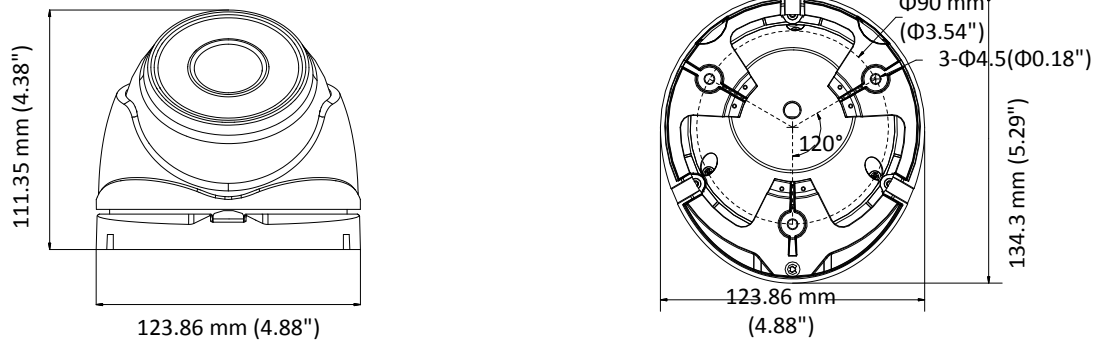

Order Model

DS-2CE56D8T-IT3ZF

Dimension