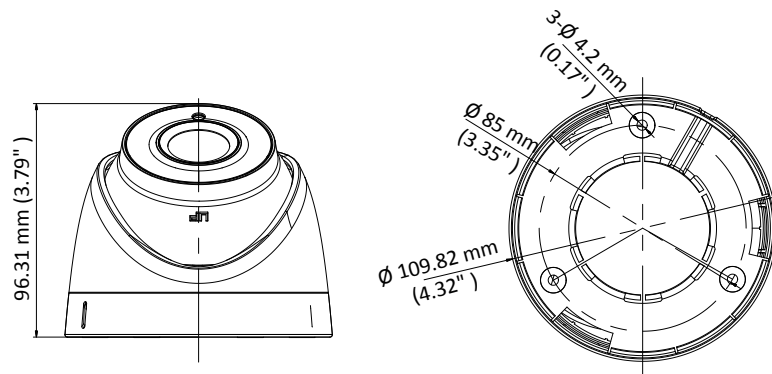

### Key Features

- 8.29 MP high performance CMOS
- Ultra-low light
- 3840 × 2160 resolution
- 2.8 mm, 3.6 mm, 6 mm fixed focal lens
- 120 dB true WDR, 3D DNR
- EXIR 2.0, smart IR, up to 60 m IR distance
- IP67
- Up the coax (HIKVISION-C)

## Specification

<b>Camera</b>	
Image Sensor	8.29 megapixel progressive scan CMOS
Signal System	PAL/NTSC
Frame Rate	PAL: 8 MP@12.5fps, 5 MP@20fps, 4 MP@25fps, 1080p@25fps NTSC: 8 MP@15fps, 5 MP@20fps, 4 MP@30fps, 1080p@30fps
Resolution	3840 (H) × 2160 (V)
Min. illumination	Color: 0.003 Lux@(F1.2, AGC ON), 0 Lux with IR
Shutter Time	PAL: 1/12.5 s to 1/10,000 s NTSC: 1/15 s to 1/10,000 s
Slow Shutter	Max. 16 times
Lens	2.8 mm, 3.6 mm, 6 mm fixed focal lens
Horizontal Field of View	102.2° (2.8 mm), 79° (3.6 mm), 50.8° (6 mm)
Lens Mount	M12
Day & Night	IR cut filter
Angle Adjustment	Pan: 0° to 360°, Tilt: 0° to 75°, Rotate: 0° to 360°
Synchronization	Internal synchronization
WDR (Wide Dynamic Range)	120 dB
<b>Menu</b>	
AGC	Support
Day/Night Mode	Auto/Color/BW (Black and White)
White Balance	Auto/Manual/Natural
Privacy Mask	ON/OFF, 4 programmable privacy masks
BLC (Backlight Compensation)	Support
3D DNR (Digital Noise Reduction)	Level 1 to 10
Language	English
Functions	Contrast, Sharpness, Saturation, Mirror, Defog, HLC
<b>Interface</b>	
TVI Video Output	1 HD analog output
CVBS Video Output	1 CVBS output (75Ω/BNC)
<b>General</b>	
Operating Conditions	-40 °C to 60 °C (-40 °F to 140 °F), humidity: 90% or less (non-condensation)
Power Supply	12 VDC ±25% <i>*You are recommended to use one power adapter to supply the power for one camera.</i>
Power Consumption	Max. 4.8 W
Protection Level	IP67
Material	Enclosure: Plastic Main Body: Metal Mounting Base: Plastic
IR Range	Up to 60 m
Communication	Up the coax, Protocol: HIKVISION-C (TVI output)
Dimensions	∅ 109.8 mm × 96.3 mm (∅ 4.32" × 3.79" )
Weight	Approx. 360 g (0.79 lb.)

## Dimension