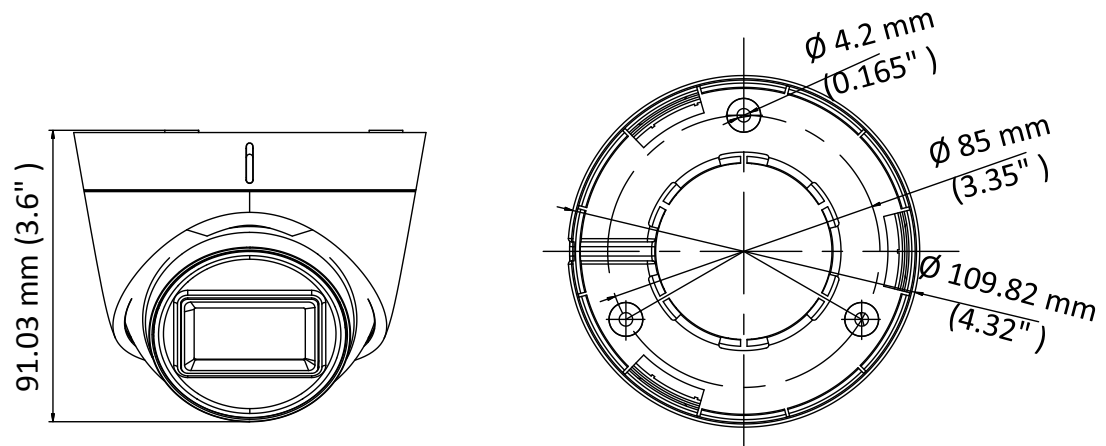

Order Models

DS-2CE78U1T-IT1F

Dimension