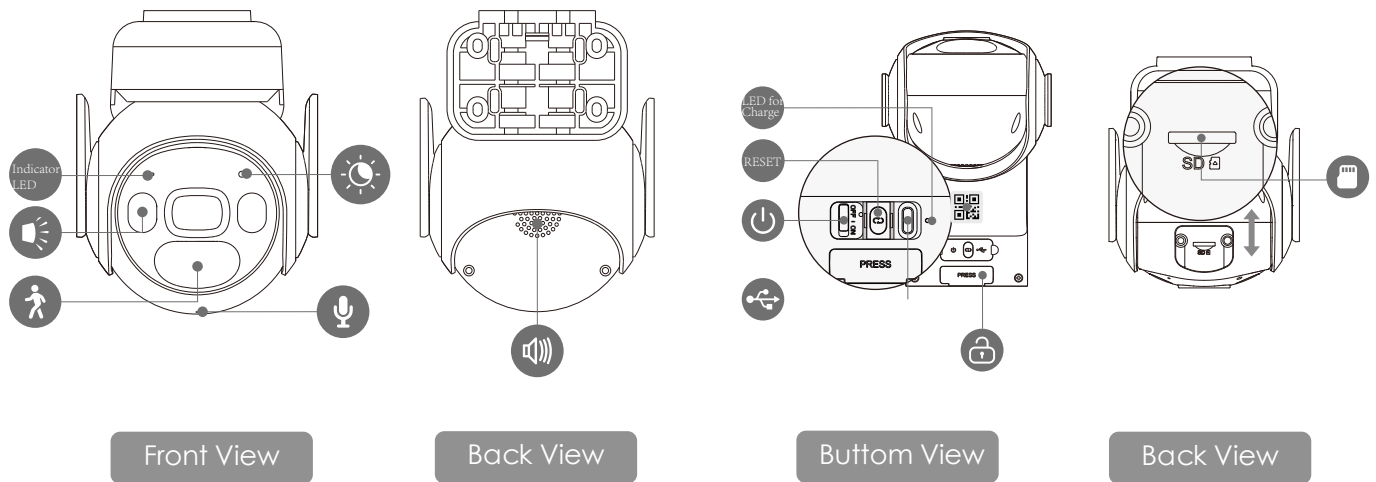

Specifications

Camera

3MP(2304*1296)
Night Vision: 20m(23ft) Distance
3.6mm Fixed Lens
Field of View : 120° (D),
(330° Pan, 90° Tilt)
15000mAh Rechargeable Battery

Video & Audio

Video Compression : H.265
Up to 15fps Frame Rate
8x Digital Zoom
Two-way Audio

Notice Management

Motion Detection
Human Detection
Configurable Region
Performance mode

Storage

Local Storage: SD Card (Up to 256GB)
Cloud Storage: Imou Subscription Plan
Record, view, and save events in your Imou app with a 31 day trial of the Imou Subscription Plan.

Network

Wi-Fi:IEEE802.11b/g/n,50m Open Field
Imou App: iOS, Android

Auxiliary Interface

Built-in Mic & Speaker
Power on / off Button
Reset Button

General

DC 5V 2A Power / Imou Solar Panel Supply
Power Consumption:< 3.5W
Operating Temperature:-20°C~+50°C (-4°F~122°F)
Charging Temperature:-0°C~+45°C (32°F~112°F)
Camera Dimensions: 117*110*142 mm (4.64*4.33*5.59 inch)
Camera Weight: 718g (1.58 lb)
CE, UKCA

What's in the box

- 1x Camera
- 1x Power Cable(1m)
- 1x Mounting Template
- 4x Screws
- 1x Quick Start Guide
- 1x Mounting Bracket
- 4x Expansion Screw