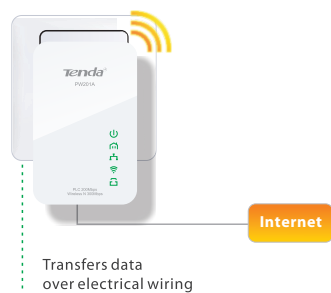

Where there's a mains, there's a WiFi hotspot

Powerline Wireless N300 Extender PW201A

The PW201A Powerline Wireless N300 Extender uses the existing electrical wiring at your home to create a wireless network. It also extends your powerline network to every corner of your house without the mess of cables. Compliant with Homeplug AV and IEEE802.11n standards, this powerline adapter transforms every electrical outlet into a high speed wireless network of up to 300Mbps to access computers, smartphones, game consoles and other WiFi-enabled devices throughout your home. No drilling, no wiring! With the Tenda PW201A, you can build your wireless network with minimum efforts and cost. It's ideal for use in living room and home office.

Transfers data over electrical wiring

No configuration, no wiring

The PW201A enables you to build a wireless network with minimum effort and cost. It extends the Internet connection to every room of the house from your broadband router using the powerline. No more problems with thick walls, WiFi in every room and on every floor of your house.

Quick & Hassle-free to Setup Internet Connection

Just plug a Powerline device that links to a broadband router into the power outlet in one room, and plug the PW201A in any room desired, you can then easily and instantly create a high speed wireless network for sharing by multiple users.