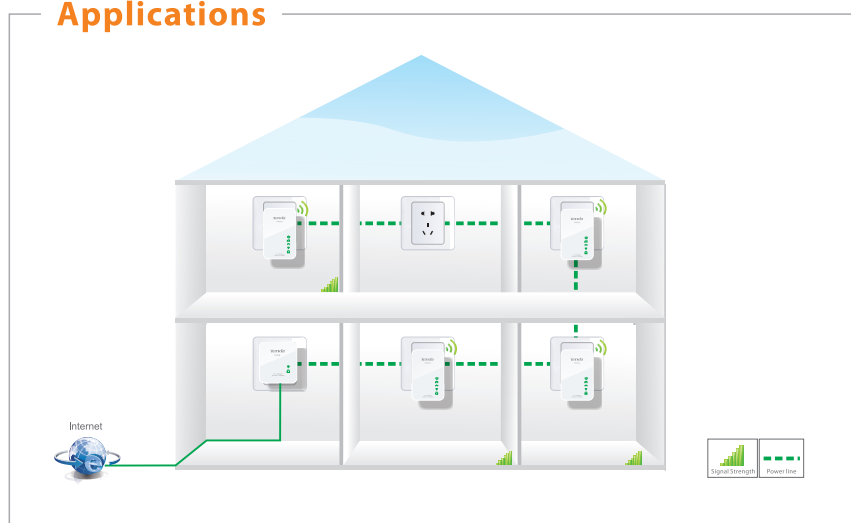

Specification

Hardware Features	
Standards	IEEE 802.3, IEEE 802.3u HomePlugAV IEEE802.11 b/g/n
Interface	1*10/100M LAN/WAN (interchangeable) port
Antenna	Internal 2.4G PCB antenna
Button	1*WPS/Reset; 1*Pair
Power	Input: AC:100~240V ; 50/60Hz 0.2A
Dimensions (L*W*H)	94mm*60mm*48mm
LED	WPS, Wireless, Power, PLC, LAN

Wireless Features	
Speed	200Mbps Powerline 300Mbps Wireless
Frequency	2.4GHz
Basic Features	Wireless: Enable/Disable SSID Broadcast: Enable/Disable; Channel: 1-13 Channel Bandwidth: 20MHz, 20/40MHz; Network Mode: 11 b/g/n mixed, 11 b/g mixed, 11g, 11b
Security	Wireless Access Control (Wireless MAC filter); Wireless Security: Enable/Disable; 64-/128-bit WEP; WPA-PSK/WPA2-PSK

Others	
Package Contents	PW201A Quick Install Guide Resource CD
Temperature	Operating Temperature: 0°C ~ 40°C; Storage Temperature: -40°C ~ 70°C.
Humidity	Operating Humidity: 10% ~ 90% RH non-condensing; Storage Humidity: 5% ~ 90%RH non-condensing.
Factory Default Settings	Login IP Address: 192.168.0.254 Login Password: admin Internet Connection Type: DHCP SSID: Tenda_xxxxxx (where "xxxxxx" represents the last six characters in device's MAC address) Channel: Auto
Related Products	P200 200Mbps Powerline Adapter
Certification	CE, FCC, RoHS

Applications

Shenzhen Tenda Technology Co.,Ltd
No. 34-1 Shilong Road
Shiyan Town, Baoan District
Shenzhen 518081,China
Phone: (86 755) 2765 7180
Fax: (86 755) 2765 7178
Email: sales@tenda.com.cn
support@tenda.com.cn
http://www.tendacn.com

©2012 SHENZHEN TENDA TECHNOLOGY CO.,LTD,the Tenda logo is registered trademark of shenzhen Tenda Technology Co.,Ltd in China and/or other countries.Other brand and product names are trademarks or registered trademarks of their respective holders. Information is subject to change without notice.ALL rights reserved.