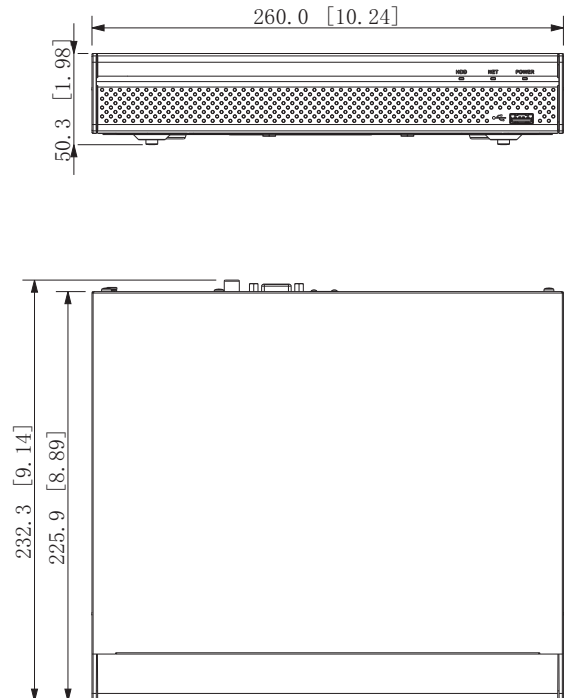

Alarm

General Alarm	Motion detection; privacy masking; video loss; PIR alarm
Anomaly Alarm	Camera offline; storage error; disk full; IP conflict; MAC conflict; login lock; cyber security exception
Intelligent Alarm	Perimeter protection; SMD Plus
Alarm Linkage	Recording; snapshot; buzzer; log; preset; email; tour

Port

Audio Input	1
Audio Output	1
HDD Interface	1 SATA port, up to 16 TB. The maximum HDD capacity varies with environment temperature
USB	1 front USB 2.0 port, 1 rear USB 2.0 port
HDMI	1
VGA	1
Network Port	1 × RJ-45, 10/100 Mbps self-adaptive Ethernet port

General

Power Supply	12 VDC, 1.5 A
Power Consumption	Total output of NVR is ≤ 10 W (without HDD)
Net Weight	0.81 kg (1.79 lb)
Gross Weight	1.33 kg (2.93 lb)
Product Dimensions	260 mm × 232.7 mm × 47.6 mm (10.24" × 9.16" × 1.87") (W × L × H)
Packaging Dimensions	89 mm × 333 mm × 315 mm (3.50" × 13.11" × 12.40") (W × L × H)
Operating Temperature	-10 °C to +55 °C (14 °F to +131 °F)
Operating Humidity	10%–93% (RH)
Installation	Rack or desktop
Certifications	CE: EN62368-1; EN55032; EN55024; EN55035; EN61000-3-2; EN61000-3-3; EN50130-4 FCC: Part 15 Subpart B

Ordering Information

Type	Model	Description
8 Channel NVR	DHI-NVR2108HS-S3	8 Channel Compact 1U 1HDD Network Video Recorder

Dimensions (mm[inch])