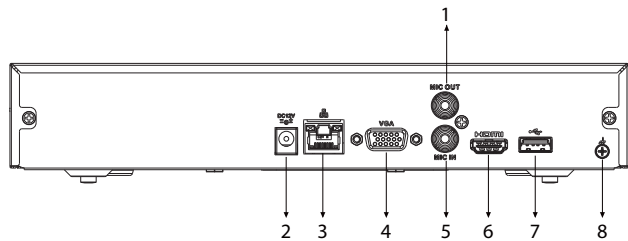

Panels

1 AUDIO OUT, RCA Connector	2 Power Input
3 Network Port	4 VGA Port
5 AUDIO IN, RCA Connector	6 HDMI Port
7 USB Port	8 Ground